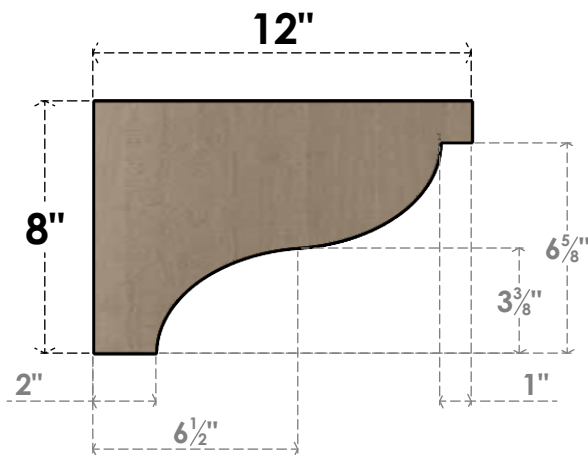

ITEM NUMBER: CORU04X12X08GARRCPR

4"W X 12"D X 8"H SERIES 3 CLASSIC GARNER ROUGH CEDAR TIMBERTHANE
FAUX WOOD CORBEL, PRIMED

SIDE PROFILE

FRONT PROFILE

ISOMETRIC

EKENA MILLWORK
2300 WEST MAIN ST.
CLARKSVILLE, TX 75426
TOLL FREE: 866-607-0453
WWW.EKENAMILLWORK.COM

NOTES

1. INSTALLATION TO BE COMPLETED IN ACCORDANCE WITH MANUFACTURER'S SPECIFICATIONS.
2. DRAWING MAY NOT BE TO SCALE
3. THIS DRAWING IS INTENDED FOR DESIGN AND PLANNING PURPOSES ONLY.
4. ALL INFORMATION CONTAINED HEREIN WAS CURRENT AT THE TIME OF DEVELOPMENT BUT MUST BE REVIEWED AND APPROVED BY THE PRODUCT MANUFACTURER TO BE CONSIDERED ACCURATE.
5. TIMBERTHANE ARCHITECTURAL PRODUCTS ARE MADE FROM HIGH DENSITY URETHANE AND COME FACTORY PRIMED