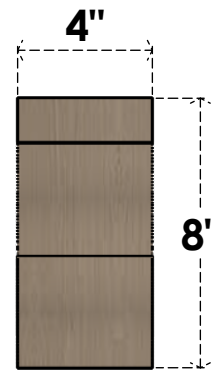

ITEM NUMBER: CORU04X12X08GARRCPR

4"W X 12"D X 8"H SERIES 3 CLASSIC GARNER ROUGH CEDAR TIMBERTHANE
FAUX WOOD CORBEL, PRIMED

SIDE PROFILE

FRONT PROFILE

ISOMETRIC

EKENA MILLWORK
2300 WEST MAIN ST.
CLARKSVILLE, TX 75426
TOLL FREE: 866-607-0453
WWW.EKENAMILLWORK.COM

NOTES

1. INSTALLATION TO BE COMPLETED IN ACCORDANCE WITH MANUFACTURER'S SPECIFICATIONS.
2. DRAWING MAY NOT BE TO SCALE
3. THIS DRAWING IS INTENDED FOR DESIGN AND PLANNING PURPOSES ONLY.
4. ALL INFORMATION CONTAINED HEREIN WAS CURRENT AT THE TIME OF DEVELOPMENT BUT MUST BE REVIEWED AND APPROVED BY THE PRODUCT MANUFACTURER TO BE CONSIDERED ACCURATE.
5. TIMBERTHANE ARCHITECTURAL PRODUCTS ARE MADE FROM HIGH DENSITY URETHANE AND COME FACTORY PRIMED