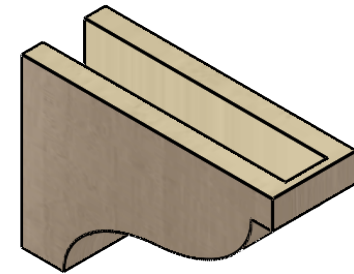

ITEM NUMBER: CORU04X12X08GARRCPR

4"W X 12"D X 8"H SERIES 3 CLASSIC GARNER ROUGH CEDAR TIMBERTHANE
FAUX WOOD CORBEL, PRIMED

SIDE PROFILE

FRONT PROFILE

ISOMETRIC

EKENA MILLWORK
2300 WEST MAIN ST.
CLARKSVILLE, TX 75426
TOLL FREE: 866-607-0453
WWW.EKENAMILLWORK.COM